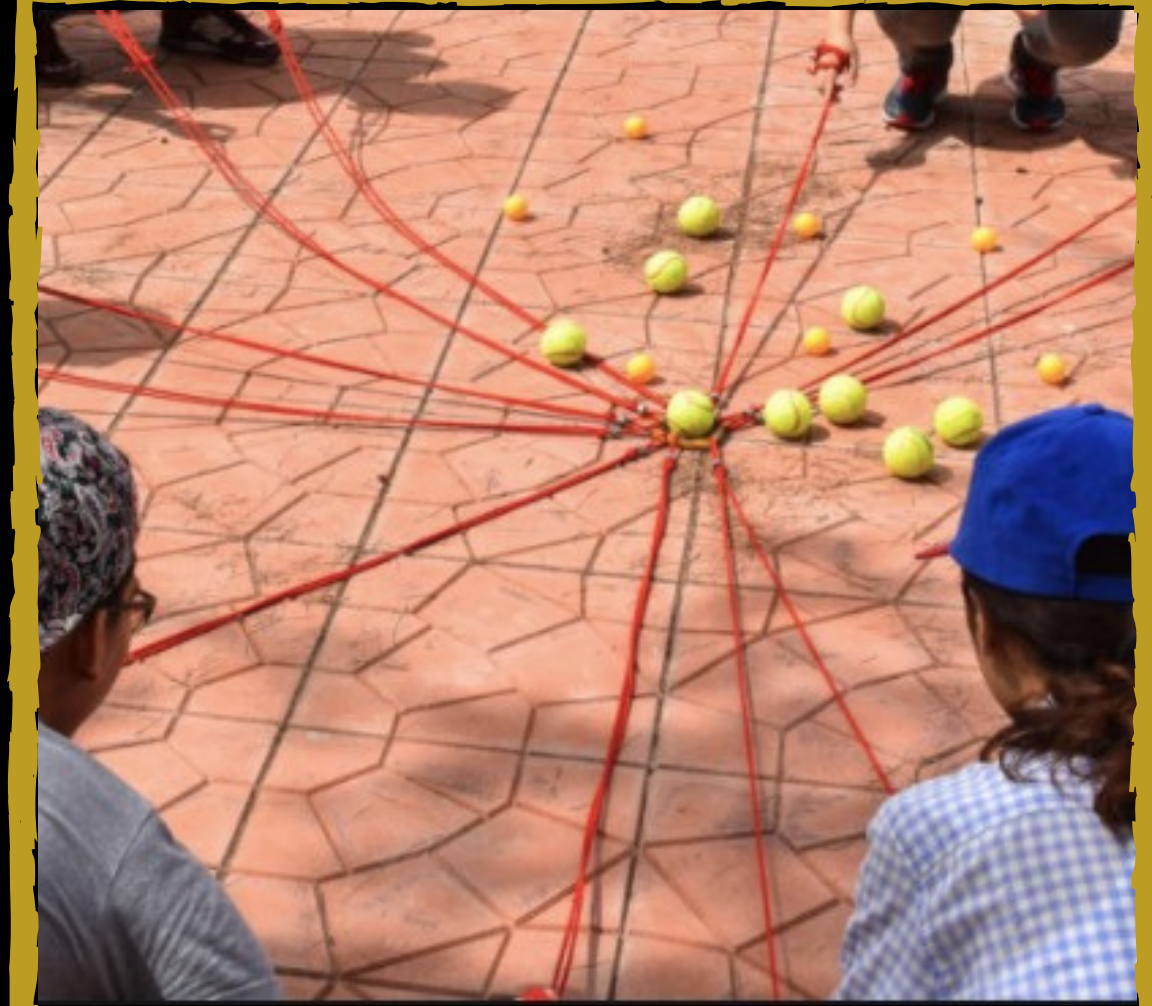

TEAM BUILDING ACTIVITIES

EFFECTIVE TEAM BUILDING BUILDS TRUST, MITIGATES CONFLICT, ENCOURAGES COMMUNICATION, INCREASES COLLABORATION AND WE PROVIDE JUST THE SETTING FOR THAT!